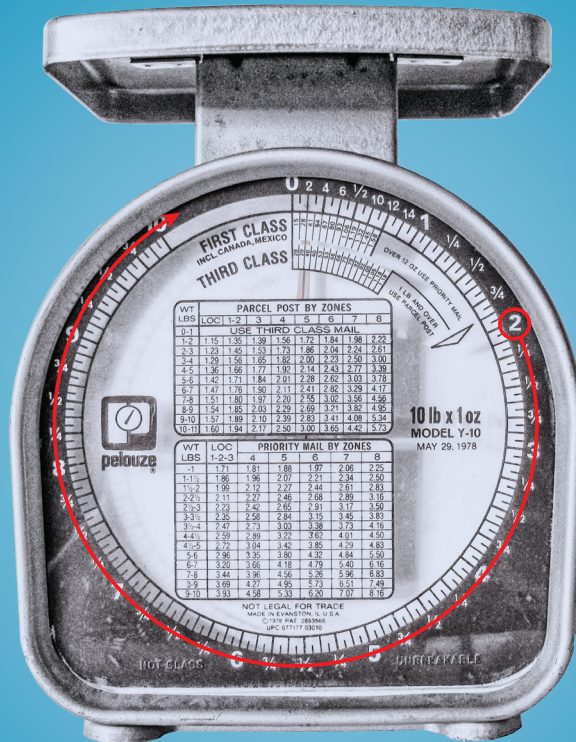

# SIZE DOES matter

► The global giants' new DIM weight pricing structure is gonna hit you right in the bottom line. ◀

You're charged for 2 lbs

**\$7.88**

Zone 4 Pricing

**26.3%**  
increase

You're charged for 11 lbs